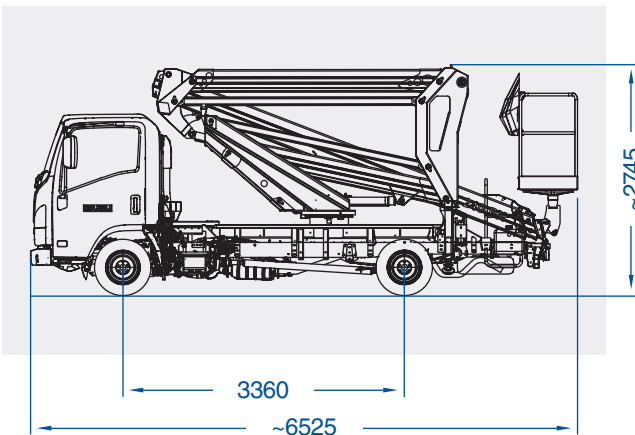

B240PX Compact VV

GSR SpA adopts a policy of continuous improvement. The displayed specifications are indicative and subject to modifications without prior note.