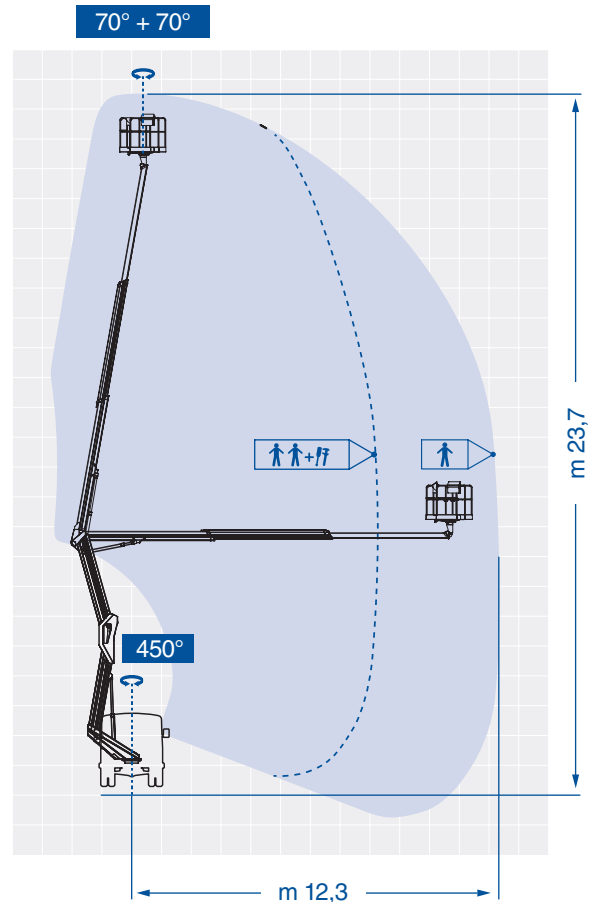

B240PX Compact VV

GSR SpA adopts a policy of continuous improvement. The displayed specifications are indicative and subject to modifications without prior note.