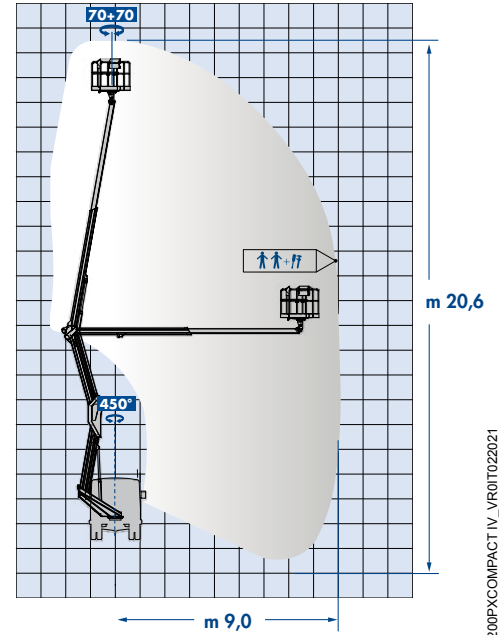

## COMPACT IV

20,6 m

The GSR double articulated platform B200PX allows to reach a **maximum horizontal outreach of 9 meters**. This machine maintains the stabilization “in shape”, with the result of being particularly compact.

## B200PX COMPACT IV

- Balanced and controlled swing of the articulations, making operations easier and safer
- Unrestricted basket capacity (up to 250 kg) in its work envelope
- "In shape" stabilizers
- Up to 9 metres up-and-over outreach
- Intuitive and simple controls
- Advanced security systems, precise and immediate in use
- Light weight but robust structure
- Compact and balanced on the road like a normal car
- Easy and intuitive, ideal for self-drive hire