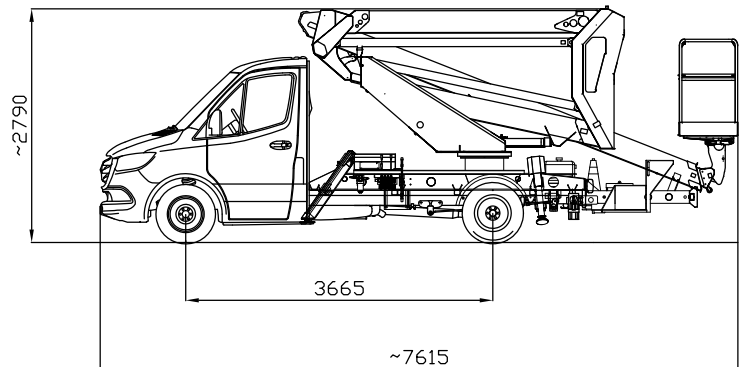

MODEL	Working Height (m)	Max. Outreach (m)	Basket Capacity (kg)	Turret Rotation (°)	Basket Rotation (°)	GVW min. (to)
B200PX	20,6	9,00	250	450	70 + 70	3,5

GSR S.p.A. a socio unico | Via Lea Giaccaglia, 5 - 47924 Rimini (RN) - Italia
Tel. + 39 0541 397811 | Fax + 39 0541 384491 | www.gsrspa.it | sales@gsrspa.it

Company with Quality Management System certified by DNV
- ISO 9001:2015 and ISO 45001:2018

Dealer