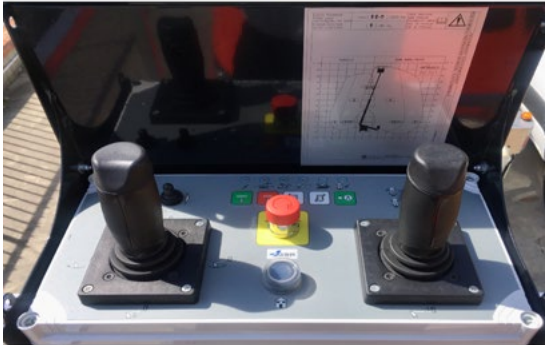

# B230T4

COMFORT XEE

23 m

The GSR B230T4 renews its performance in the 23 meter height category on 3.5 t vehicles.

While maintaining its traditional rigidity and sturdiness, this model introduces several significant elements of innovation offering improved outreach with reduced footprints.

This machine is simple to use and technologically advanced, with stabilizers in extendible variable version, reduced length and horizontal outreach up to 14,4 metres, it confirms the high-quality standards and innovation of GSR products.

## B230T4 COMFORT XEE

- Horizontal outreach until 14,4 m and basket capacity up to 250kg
- Extendible variable stabilization with vertical stabilizers
- 4-stage boom
- Simple and intuitive controls
- Advanced security systems, precise and immediate in use
- Light weight platform but robust in structure
- Compact and balanced on the road like a normal car
- Easy to use, with automatic functions
- Ideal for self-drive hire