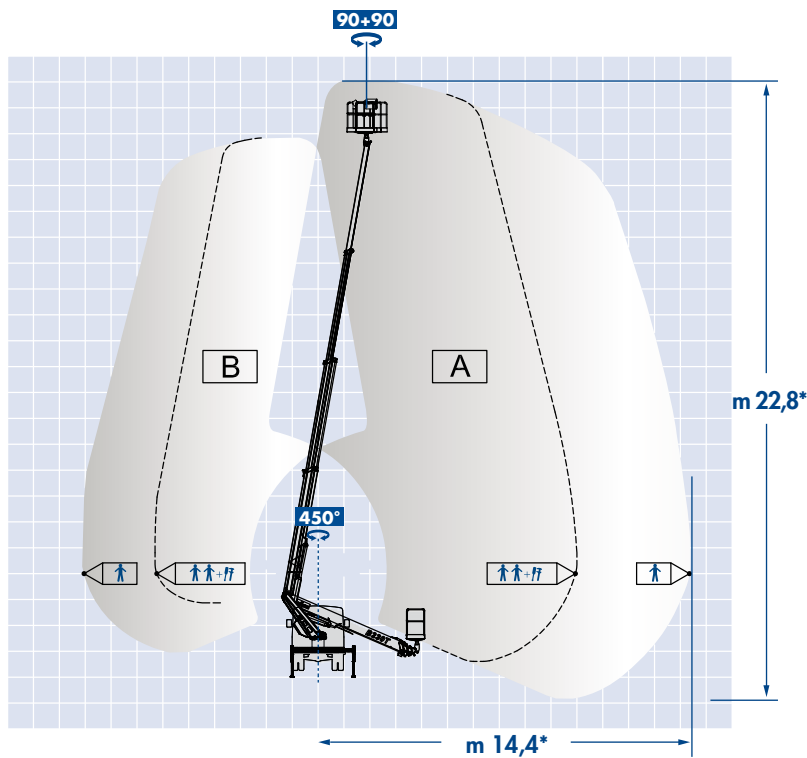

# B230T4

COMFORT XEE

23 m

The GSR B230T4 renews its performance in the 23 meter height category on 3.5 t vehicles.

While maintaining its traditional rigidity and sturdiness, this model introduces several significant elements of innovation offering improved outreach with reduced footprints.

This machine is simple to use and technologically advanced, with stabilizers in extendible variable version, reduced length and horizontal outreach up to 14,4 metres, it confirms the high-quality standards and innovation of GSR products.

## B230T4 COMFORT XEE

- Horizontal outreach until 14,4 m and basket capacity up to 250kg
- Extendible variable stabilization with vertical stabilizers
- 4-stage boom
- Simple and intuitive controls
- Advanced security systems, precise and immediate in use
- Light weight platform but robust in structure
- Compact and balanced on the road like a normal car
- Easy to use, with automatic functions
- Ideal for self-drive hire