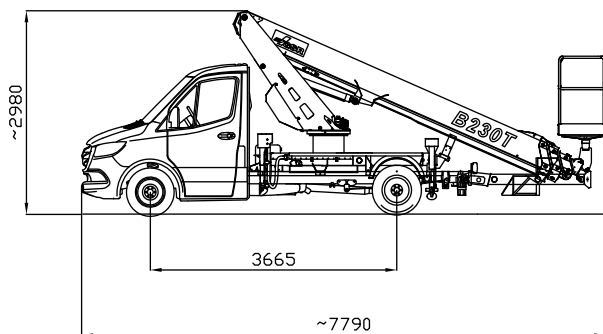

B230T4 COMFORT XEE

B230T4 COMFORT XEE

- Horizontal outreach until 14,4 m and basket capacity up to 250kg
- Extendible variable stabilization with vertical stabilizers
- 4-stage boom
- Simple and intuitive controls
- Advanced security systems, precise and immediate in use
- Light weight platform but robust in structure
- Compact and balanced on the road like a normal car
- Easy to use, with automatic functions
- Ideal for self-drive hire

B230T4 COMFORT XEE

MODEL	Working Height (m)	Max. Outreach (m)	Basket Capacity (kg)	Turret Rotation (°)	Basket Rotation (°)	GVW min. (to)
B230T COMFORT XEE	22,8	10,0 / 14,4	250	450	90 + 90	3,5

GSR S.p.A. a socio unico | Via Lea Giaccaglia, 5 - 47924 Rimini (RN) - Italia
Tel. + 39 0541 397811 | Fax + 39 0541 384491 | www.gsrspa.it | sales@gsrspa.it

Company with Quality Management System certified by DNV
- ISO 9001:2008

Dealer