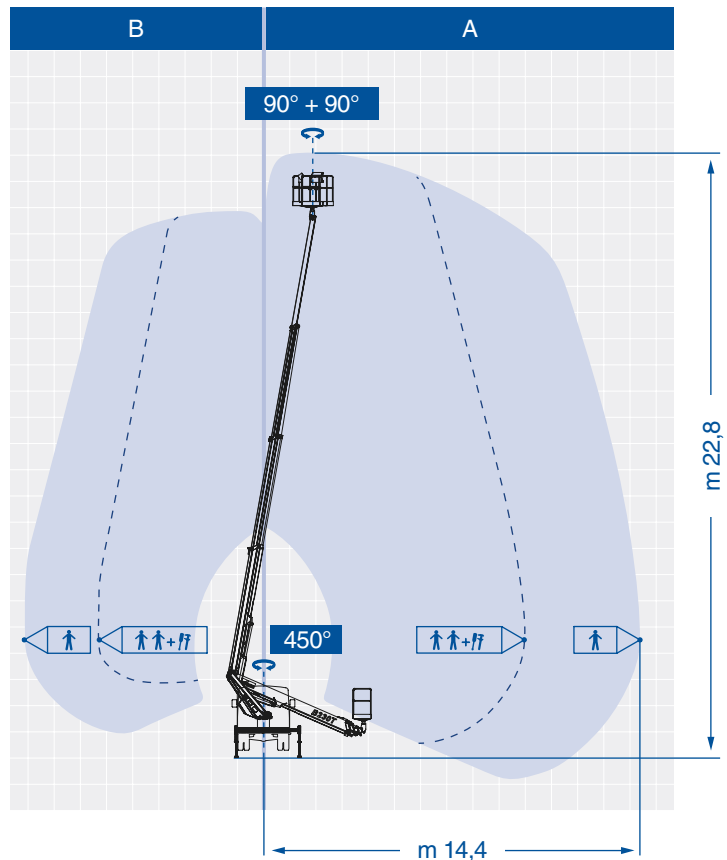

B230T4 Comfort XEE

GSR SpA adopts a policy of continuous improvement. The displayed specifications are indicative and subject to modifications without prior note.