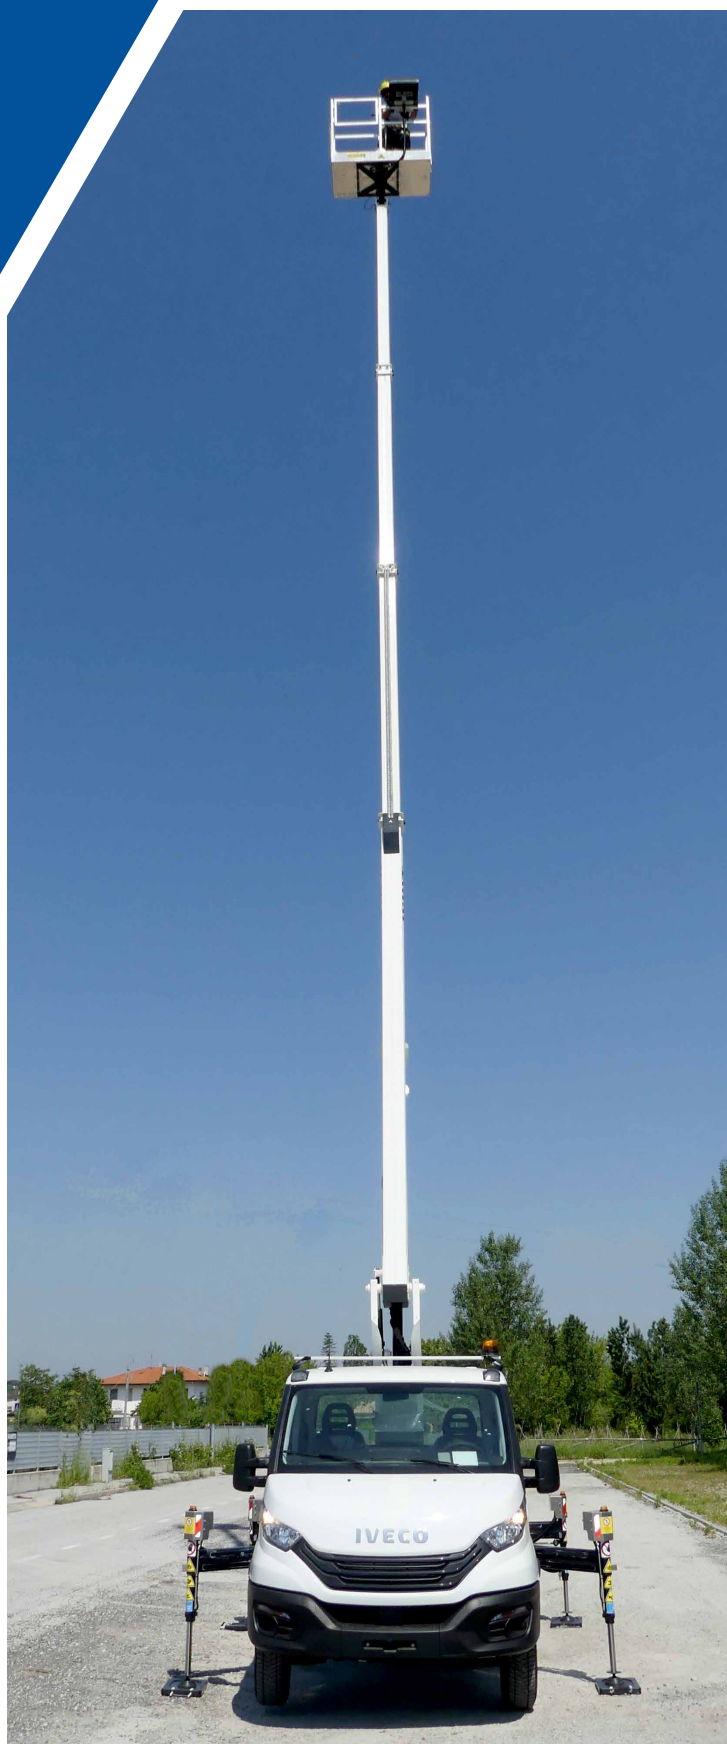

EN

B230T4

Comfort XEE 22,8 m

The GSR B230T4 renews its performance in the 23 metres height category on 3.5 t vehicles. While maintaining its traditional rigidity and sturdiness, this model introduces several significant elements of innovation offering improved outreach with reduced footprints.

This machine is simple to use and technologically advanced, with stabilizers in extendible variable version, reduced length and horizontal outreach up to 14,4 metres, it confirms the high-quality standards and innovation of GSR products.

GSR
AERIAL PLATFORMS

www.gsrspa.it

- Horizontal outreach until 14,4 m and basket capacity up to 250kg
- Extendible variable stabilization with vertical stabilizers
- 4-stage boom
- Simple and intuitive controls
- Advanced security systems, precise and immediate in use
- Light weight platform but robust in structure
- Compact and balanced on the road like a normal car
- Easy to use, with automatic functions
- Ideal for self-drive hire