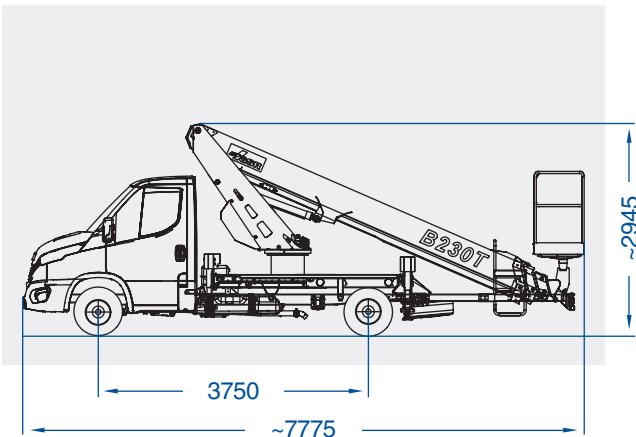

B230T4 Comfort XEE

GSR SpA adopts a policy of continuous improvement. The displayed specifications are indicative and subject to modifications without prior note.