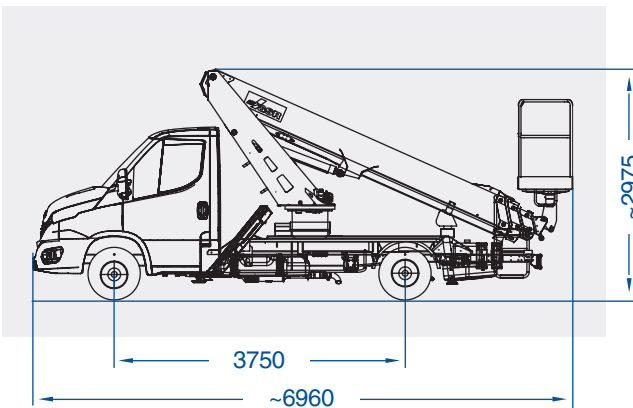

B200T4 Compact IV

GSR SpA adopts a policy of continuous improvement. The displayed specifications are indicative and subject to modifications without prior note.