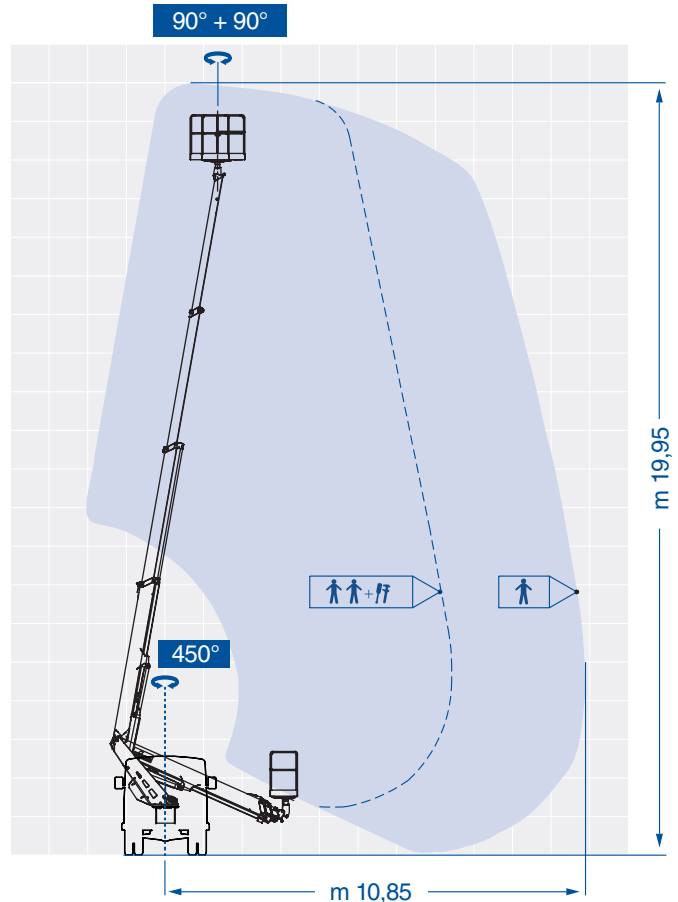

B200T4 Compact IV

GSR SpA adopts a policy of continuous improvement. The displayed specifications are indicative and subject to modifications without prior note.